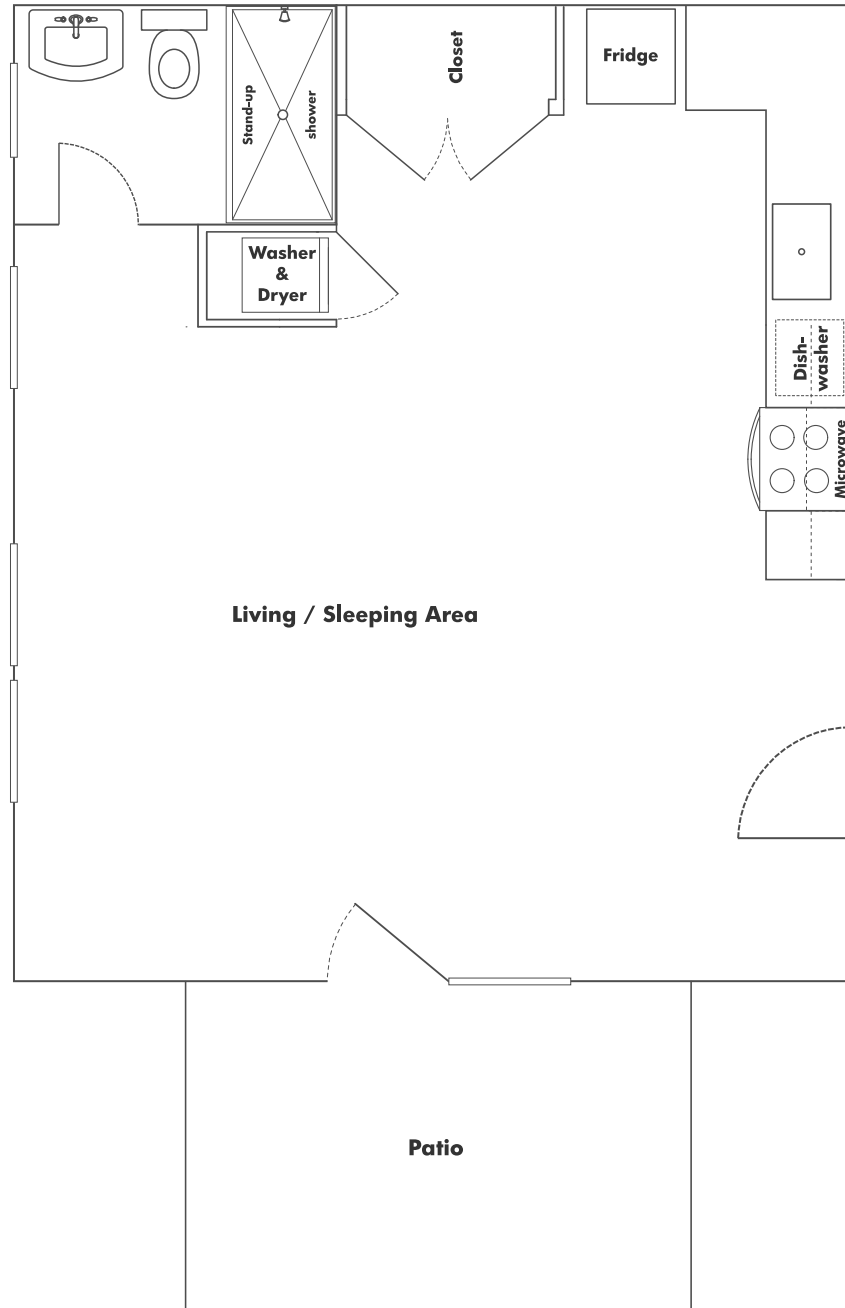

JUNIUS

apartments

SINCE 1925

C13

Studio, one bath
±448 Square Feet

Layout, dimensions and features are typical / approximate, not guaranteed and not to scale. Apartment layout may be flipped or otherwise vary from that depicted here. Prospective tenants are encouraged to view and measure unit under consideration before submitting a rental application.